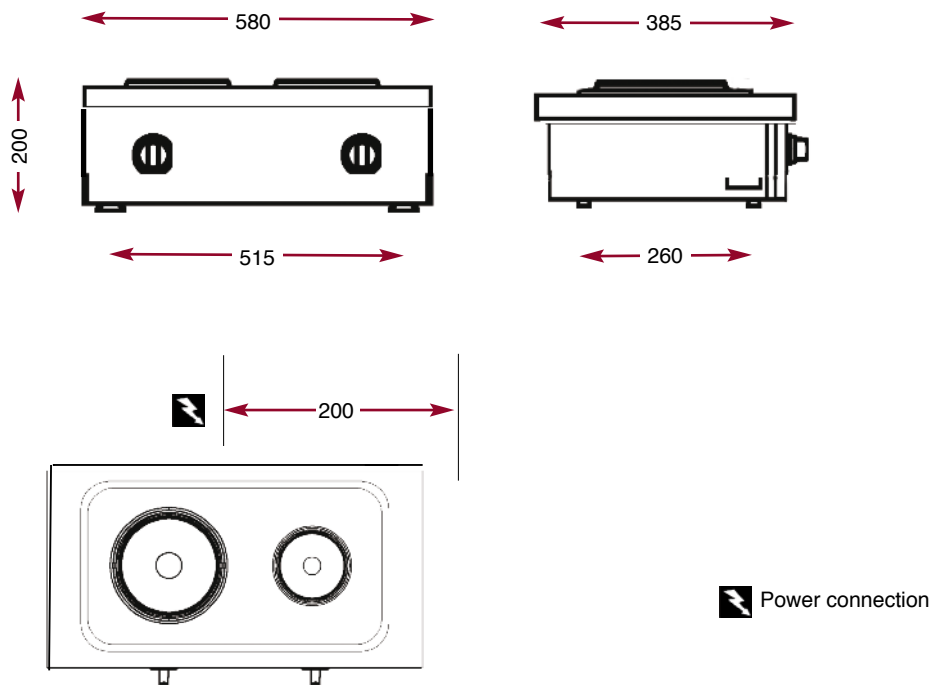

Electric module

CRE 023 F

Bridge unit with 2 electric hotplates

- Total power: 3.5 kW.
- 1 hotplate rated 2 kW Ø 180 mm.
- 1 hotplate rated 1.5 kW Ø 145 mm.
- Power supply: single-phase 230 V.

CRE 023 F

L 580 - D 385 - H 160

CRE 023 P

Bridge unit with 2 electric hotplates

- Total power: 3.5 kW.
- 1 hotplate rated 2 kW Ø 180 mm.
- 1 hotplate rated 1.5 kW Ø 145 mm.
- Power supply: single-phase 230 V.

CRE 023 P

L 385 - D 580 - H 160

Bridge unit with 2 electric hotplates CRE 023 F - CRE 023 P

The Chef's Choice.